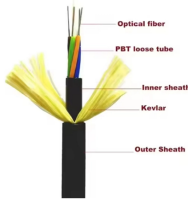

The S6700 can function as a core switch on a campus network and provide high-density line-speed 10GE ports, rich service features, and comprehensive security mechanisms.

The S6700 has industry-leading performance and provides up to 24 or 48 line-speed 10GE ports. It can be used in a data center to provide 10 Gbit/s access to servers or function as a core switch on a ...

The S6700 can function as a core switch on a campus network and provide high-density line-speed 10GE ports, rich service features, and comprehensive security mechanisms.

Page 373 Enable the capability of IPv6 forwarding on each switch. Configure an IPv6 address for each interface. Enable IS-IS on each switch. Configure the level. Specify the network entity. Issue 01 (2012 ...

The S6700 can function as an access switch in an Internet data center (IDC) or a core switch on a campus network. The S6700 has industry-leading performance and provides up to 24 or 48 line ...

View online or download Huawei S6700 Series Configuration Manual, Hardware Installation And Maintenance Manual, Hardware Description, Quick Start Manual.