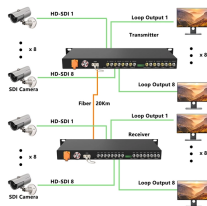

Huawei Active Optical Splitter Switch

Huawei Active Optical Splitter Switch

FBT splitters support optical signal splitting with equal or unequal ratios. A PLC ...

This section describes the hardware of the PEN passive aggregation module. The PEN passive aggregation module, also known as passive optical splitter or passive multiplexer, splits and ...

In this solution, as shown in Figure 10, each hub box has a 1:2 optical splitter built in. FAT 1-FAT 3 use uneven optical splitting with eight ports, while FAT 4 uses even optical splitting.

With high split ratios, low insertion loss, and robust reliability, Huawei splitters are engineered to support scalable, cost-effective, and high-performance optical networks across diverse industries.

This section describes the hardware of the PEN passive aggregation module. The PEN passive aggregation module, also known as passive optical splitter or passive multiplexer, splits and ...

Check huawei optical splitter products price and specs at router-switch , get a brand new huawei optical splitter with low price and fast shipping.

FBT splitters support optical signal splitting with equal or unequal ratios. A PLC splitter is made by etching optical paths on a chip. It splits optical signals by means of physical optical path coupling.