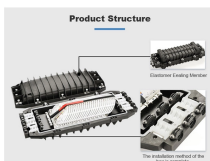

Huawei Active Optical Splitter Switch

Huawei Active Optical Splitter Switch

FBT splitters support optical signal splitting with equal or unequal ratios. A PLC ...

This section describes the hardware of the PEN passive aggregation module. The PEN passive aggregation module, also known as passive optical splitter or passive multiplexer, splits and ...

In this solution, as shown in Figure 10, each hub box has a 1:2 optical splitter built in. FAT 1-FAT 3 use uneven optical splitting with eight ports, while FAT 4 uses even optical splitting.

With high split ratios, low insertion loss, and robust reliability, Huawei splitters are engineered to support scalable, cost-effective, and high-performance optical networks across diverse industries.

This section describes the hardware of the PEN passive aggregation module. The PEN passive aggregation module, also known as passive optical splitter or passive multiplexer, splits and ...

Check huawei optical splitter products price and specs at router-switch , get a brand new huawei optical splitter with low price and fast shipping.

FBT splitters support optical signal splitting with equal or unequal ratios. A PLC splitter is made by etching optical paths on a chip. It splits optical signals by means of physical optical path coupling.