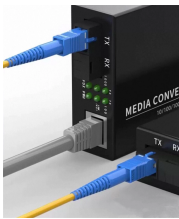

This project highlights how Huawei's PON splitter solutions can drive cost-effective and reliable FTTH expansions, even in densely populated areas where demand for high-speed internet is ...