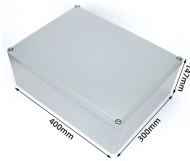

Huawei 10 Gigabit Multimode Optical Module Price

Huawei 10 Gigabit Multimode Optical Module Price

Huawei OMXD30000 10G SFP+ multi-mode 850nm 0.3km LC module ensures ...

Shop high-quality 10G Huawei SFP transceivers for reliable fiber optic communication. Compatible with various networking devices for seamless connectivity.