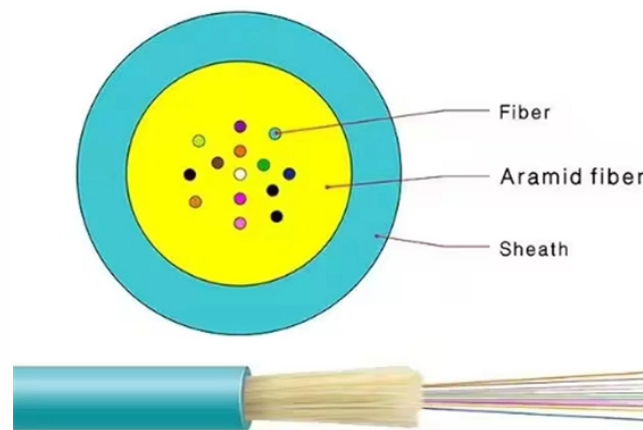

How to use a router when the fiber optic cable is out of power

Overview

The key is to connect both your ONT and router to the same backup circuit, ensuring your network stays live end-to-end instead of dropping halfway through an outage. This is why having a storm preparedness internet plan is essential if you live in an area with frequent outages. Think of your ONT as the. And the answer is yes. Your router and ONT (the fiber version of a modem) are plugged into an electrical outlet in your wall. How does backup power keep a fiber-optic internet connection online?