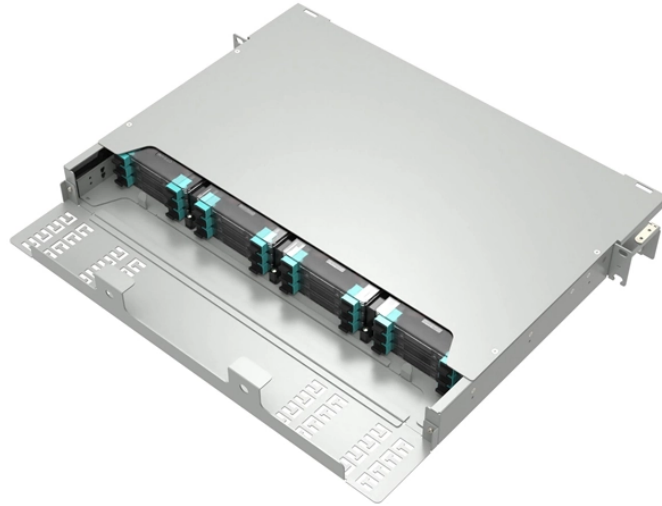

How to use a complex fiber optic distribution cabinet

How to use a complex fiber optic distribution cabinet

Optical fiber distribution cabinet is a high-density modular optical fiber distribution product, plug and play, easy to install. It can maximize the use of the ...

What is a Fiber Distribution Box? A fiber distribution box, also called a fiber termination box, is a protective enclosure that connects fiber optic cables from the service provider to individual ...

Incorporating Clearfield's philosophy of modularity and flexibility, the FieldSmart® Fiber Distribution Hub (FDH) sets the bar for fiber access, protection and density among outside plant fiber cabinets for ...

The article categorizes the various types of fiber optic distribution boxes—including wall-mounted, rack-mounted, outdoor, and dome-shaped designs—each ...

The Fiber Distribution Hub features front and rear hinged doors for easy accessibility and multiple cable hoops, cable clips and Velcro tie downs for neat and orderly cable management.

The IDEAA® Exterior Distribution Cabinet (EDC) provides a convenient modular approach to centralized fiber distribution. All sizes of the EDC utilize the IDEAA splitter module to enable versatility across the ...