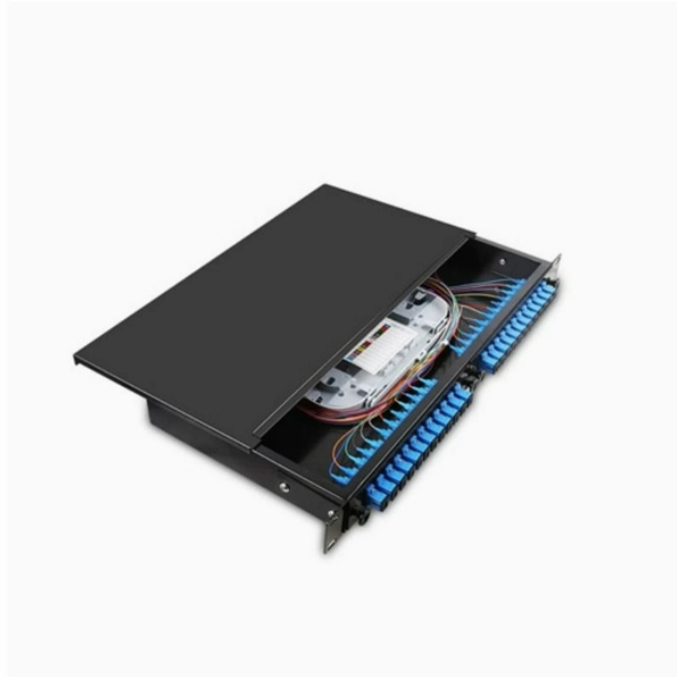

How to speed up fiber optic cable installation

Overview

Fiber optic cables are key to high-speed data transmission. This guide covers best practices for installation, splicing, cleaning, testing, and maintenance to minimize downtime, reduce signal loss, and build a reliable network. Fiber transmits data using light signals through glass strands, delivering faster speeds and lower latency than cable or DSL connections that rely on. Optimizing your fiber Internet can help you achieve smoother, high-speed performance without interruptions. While this might seem like a daunting task at first, it's far easier than most people anticipate. Below, you'll discover the key steps to follow. Let's take a closer look at how to configure. In this guide, we'll break down the fiber installation process from start to finish and explain key components such as fiber cabinets, flower pods, ducting, and ONT setup.

Proper fiber optic installation ensures high-speed internet performance and eliminates electromagnetic interference that can disrupt copper-based connections.

In this guide, we'll explain the fiber optic installation process, covering everything from equipment and wiring to what happens during an installation appointment.