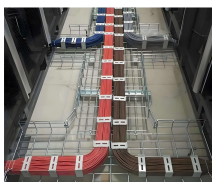

How to run cables in a cable tray

How to run cables in a cable tray

Center hung tray supports allow for quicker and easier cable installation by allowing cables to be deposited into tray systems from each side. There is a maximum load capacity per hanger of 318 kg ...

A professional guide to installing electrical cable tray systems per NEC Article 392. Covers support, securing cables, and fill calculations.

Cable tray is the preferred wiring method for industrial facilities, data centers, and large commercial buildings where routing dozens or hundreds of cables through individual conduits would ...

In this video i am going to show you how to install cables on a tray properly. i see many electricians lay cables on a wrong way. cables must lay side by side with a little bit space between ...

Cable tray cable installation generally follows these steps: Inspect cables before installation Prepare and inspect the tray Set up installation equipment Lay cables correctly in trays ...