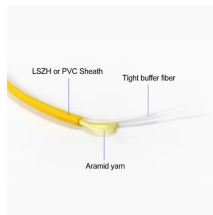

How to measure solar panels using a multimeter

How to measure solar panels using a multimeter

☐☐ Learn how to test solar panels using a multimeter — step-by-step! I'll show you how to safely check voltage, amperage, and open-circuit power, so you can confirm if your panels are ...

In this article, you will learn the step-by-step process of testing your solar panels using a multimeter. We will cover the essential tools you need, the specific measurements to take, and how ...

Testing a solar panel for current, voltage, and resistance is easy with a multimeter. In this 3 Step-guide, we teach you how to properly do it.

In terms of measuring the amperage and voltage of solar panels, both multimeters are essentially interchangeable, with the exception of their differences. Knowing your way around a ...

To test a solar panel using a multimeter, ensure the panel is exposed to sunlight, set the multimeter to the appropriate voltage range, and connect the multimeter leads to the solar panel's ...

Using a multimeter correctly can help you assess the performance of your solar panels and ensure they are functioning as intended. In this guide, we will walk you through the steps to ...

In this step-by-step guide, we'll walk you through the process of testing a solar panel's voltage, current, and resistance using a multimeter. You'll learn how to get accurate readings, understand what those ...