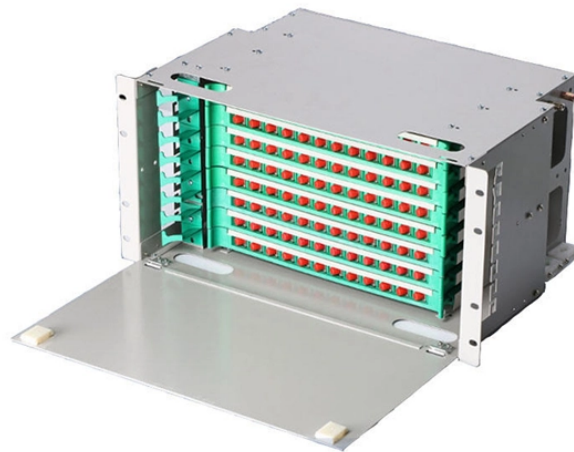

## How to install the corrugated pipe into the fiber distribution box

### Overview

Cut the corrugated pipe to receive an American Dial-A-Flow™. Lock the pipe and seal at first corrugation. What do we mean by the “installation process?”

” Assuming the design is completed, we're looking at the process of physically installing and completing the network, turning the design. To ensure all specifications are met, consult the specific cable specification sheet for the cable you are installing. Corning Optical Communications cable specification sheets are available which list the maximum tensile load for various cable types. The maximum pulling tension for stranded loose. Optical fiber distribution box installation tutorial In general, installing the optical fiber distribution box can be divided into three steps: installing the optical fiber distribution box on the rack, introducing the optical cable into the optical fiber distribution box, and planning the optical. Splitters can be installed inside the distribution box, enabling easy integration with the fiber optic cables. Patch panels provide a convenient interface for connecting the fiber optic cables to various network devices. The Professional Association Of Fiber Optics [www.](http://www.)