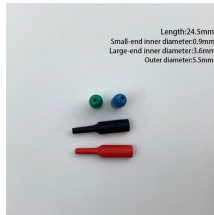

Steam is the ultimate destination for playing, discussing, and creating games. With nearly 30,000 games from AAA to indie and everything in-between. Enjoy exclusive deals, automatic game updates, and ...

To install Chrome, use the same software that installs programs on your computer. You must enter the administrator account password. To make sure Chrome stays up-to-date, it's added to your...

The installation of an optical fiber distribution box is a multi-step process, and the following is a detailed installation guide:

In general, installing the optical fiber distribution box can be divided into three steps: installing the optical fiber distribution box on the rack, introducing the optical cable into the optical ...