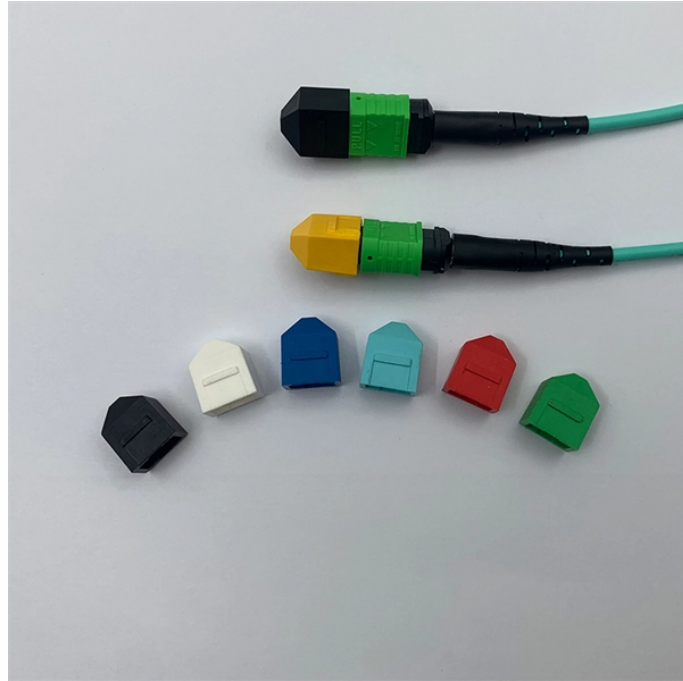

How to install a recessed electrical distribution box in a home

How to install a recessed electrical distribution box in a home

Learn how to install a distribution box safely and correctly. Covers wiring, placement, standards, and expert tips for a compliant setup.

A recessed junction box is much less conspicuous, and looks more naturally a part of the room's decor. The size of the junction box is determined by the function of the box: for a regular outlet, choose a ...

Achieve clean walls and hide bulky plugs. Step-by-step guide to selecting, mounting, and safely wiring a recessed electrical outlet.

Installing these handy boxes only takes about 15 minutes and they give you the freedom to decorate your space exactly how you want. Try your hand at this small electrical project using our ...