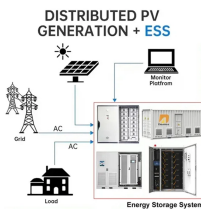

The document outlines steps for laying cables, including installing supports, fixing the tray, laying cables with proper spacing, and tying them with cable ties.