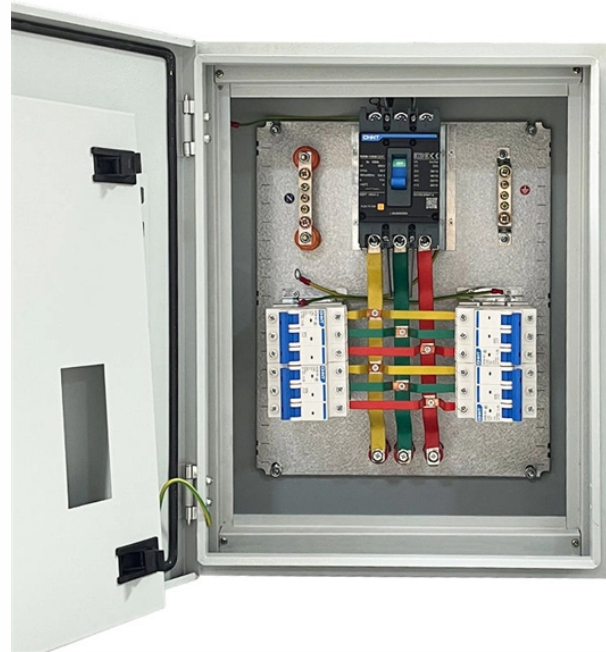

How to find nearby electrical distribution boxes

Overview

Find a substation near me - or anywhere in the world - with this free interactive electrical substation map. Enter any address, city, or GPS coordinates to instantly see electrical substations and sub stations in your area, complete with type, voltage, and operator details. What is the Electrical. The Home Depot has all your breaker box and circuit breaker needs covered. Our wide selection of options from top brands and helpful buying guide videos are a match for your next electrical project. The Main Breaker Load Center Before you get started on any electrical project, please check with. Bottom Line Up Front: Your home's distribution box (electrical panel) is typically located in the basement, garage, utility room, or mounted outside near your electrical meter. This breaker is compatible with Homeline load centers and CSED devices. Visit our flagship electrical supply store in San Jose, CA (known for many years as Bay Breakers) for new, used, and obsolete circuit breakers, motor controls, electrical panels, switchgear, and other business critical electrical components.

How to find nearby electrical distribution boxes

Shop boxes available now at your local Ace Hardware store.

We have all the options you need to find breaker boards and power distribution equipment to power your home safely. Want a standard 200-amp load center to distribute electricity to a typical single-family ...