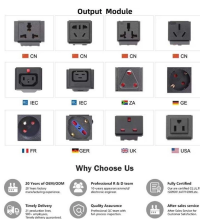

Learn how to install a power inverter in your RV. Step-by-step guide, wiring tips, and choosing the right RV inverter for off-grid AC power.