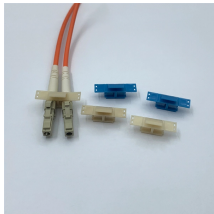

How to connect the inverter distribution box

How to connect the inverter distribution box

What type of wiring do I need to connect the inverter to the distribution box? I have a 1*60A 4*20A FL+LS distribution box with a Sungold Power 5000W 48V inverter.

By following a few simple steps, you can easily learn how to connect an inverter DB wiring diagram. Connecting an inverter DB wiring diagram is not hard, but there are several things ...

Connecting an inverter to a distribution board is a practical solution for ensuring a continuous power supply during outages. Following the steps outlined ...

Connect to the AC Distribution Box: Use appropriate cables to connect the inverter to the home's AC distribution box, following the wiring diagram. Check for Errors: Double-check all ...

In this article, I will explain an Inverter installation and Inverter DB wiring with RCCB in the 12-way distribution board 2 single phase RCCB and 8 MCB. You can learn the complete information ...