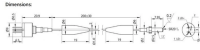

How to configure a network patch panel with a switch

Installing a patch panel and switch can seem daunting at first, but with the right tools and guidance, it can be a simple and straightforward process. In this article, we will go step-by-step ...