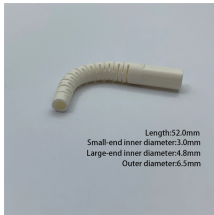

All the network drops to your various rooms end up at the patch panel. From there you mount your switch nearby and use (appropriately named) patch cables to connect each port on your ...

This installation guide focuses on what a patch panel does, patch panel installation basics, and how to connect patch panel to switch while keeping cabling clean and easy to manage.

A step-by-step guide to structured cabling patch panel setup. Learn best practices to organize network cables in your data center for peak performance.