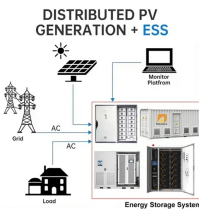

Step-by-step guide to building a reliable Ethernet patch panel system in server rooms. Follow TIA standards, avoid common mistakes, and ensure 10G performance.

To start we are going to take our patch panel and switch and divide them into 4 quadrants. This works even if the patch panel is in thirds. The idea is simple, divide the ports ...