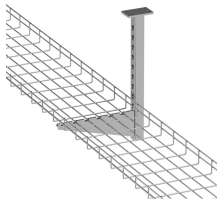

How to compare 12-core fused fiber trays

How to compare 12-core fused fiber trays

The 12-Fiber transparent fusion splice tray is ideal for fusion splicing single fiber. The see through cover and mylar insert enable easy viewing when visual fault locator (VFL) testing and verification is ...

Fiber Optic Hardware Corning has a wide variety of hardware solutions to choose from to fit your cabling needs. Choose from racks, panels, modules, splice trays, ethernet fiber switches and other ...

They are equipped with splice holders, compatible with all standard types of heat shrink or crimp type splice protectors, and provide enough space for storage and management of the excess fiber.

AFL's LightLink series of fiber optic splice trays featuring a variety of unique and flexible splice and storage possibilities.

This guide highlights top splice trays designed for 12 and 24 cores, with durable materials and user-friendly features. Explore options that fit distribution boxes, patch panels, and 19" racks, and learn ...

Each 12 Core Fiber Optic Tray provides space for mounting fiber splice protectors and excess fiber. 12 Core Fiber Optic Tray's divided into common splice tray, module integration and splitter tray.

These trays are typically installed within fiber optic enclosures and patch panels. They're compact, lightweight, and available with a variety of splice holding chips and cover options.