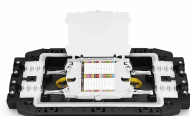

Discover CommScope fiber splice trays, fiber optic splice trays, and a convenient fiber splice organizer. Organize fiber connections with ease.