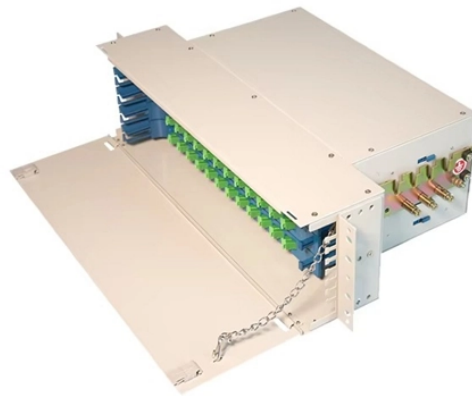

How to choose the fiber distribution box model