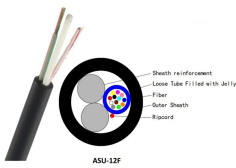

How to calculate the dimensions of a custom cable tray

How to calculate the dimensions of a custom cable tray

Calculate cable tray sizing and fill capacity based on tray dimensions, cable diameter, number of cables, and maximum fill percentage per electrical code. Determine whether cables fit within safe fill limits.

The Cable Tray Sizing Calculator is an electrical calculator tool designed to determine the correct cable tray dimensions for electrical installations.

Complete cable tray sizing guide with standard size chart, NEC calculation methods, and real engineering examples. Learn how to select the right cable tray dimensions for your project.

Calculate cable tray dimensions for multiple cables. Designed for fast, accurate calculation with clear outputs, explanation, and device-friendly usability.

Calculate cable tray fill ratio, weight loading, and derating factors for multi-standard compliance. This calculator features an interactive interface with advanced visualizations. Open the full calculator for ...

Explore standard sizes by tray type, understand width and depth limits, and see how to calculate and choose compliant cable tray sizes for real projects.

Calculate cable tray size, zip ties, and total cable length for structured cabling runs. Get tray width by cable type, count, pathway style, and NEC fill.