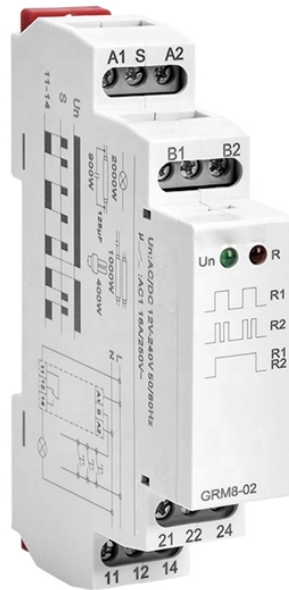

How to assemble the current switch wires in the electrical box

Overview

In this guide, we will cover the basics of switch box wiring, including the necessary tools and materials, step-by-step instructions, and common pitfalls to avoid. An electrician walks you through step-by-step on how to wire a switch box. A tidy work box makes it easier to install lights, switches, and outlets, and it helps future electricians to see what's going on inside the. If you're looking to install a switch box in your home or office, it's important to understand the process involved and the key steps to follow. A switch box is a crucial component of any electrical system, allowing you to control the flow of electricity to various devices or lights. more Audio tracks for some languages were automatically generated.

How to assemble the current switch wires in the electrical box

Learn how to properly wire electrical switches with our comprehensive wiring guide. Find step-by-step instructions and diagrams for various types of switches, ensuring safe and efficient electrical ...

Check permit requirements before beginning electrical work. How to read these diagrams. This page contains wiring diagrams for household light switches and includes: a switch loop, single-pole ...

This article provides a detailed guide on how to wire a switch box correctly, including the different types of switches and their connections. Whether you are a beginner or an experienced DIYer, this wiring ...

We're diving into some essential "electrical wiring" in this video, focusing on how to properly set up an wiring a "electrical box" with a three way and single pole light switch.

Make a note describing how the wires are connected to the switch. Create a drawing and mark the wires with electrical tape or masking tape. If possible, take a picture of the wiring inside the switch box, and ...