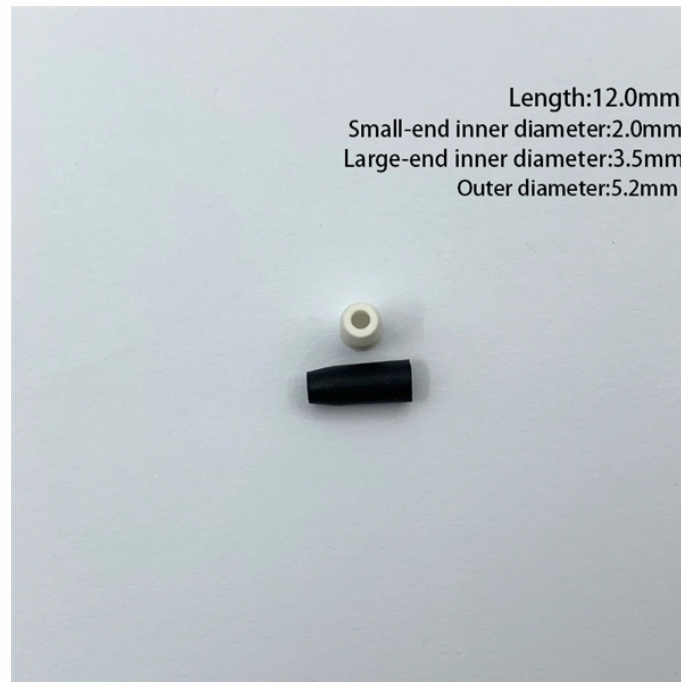

How to Select the Size of a Distribution Box for Industrial Control Systems

How to Select the Size of a Distribution Box for Industrial Control Systems

This guide walks you through everything about electrical enclosure box sizes — from measurement standards and IP ratings to sizing formulas and common pitfalls.

Discover essential insights into selecting the right control enclosure for your application. Explore sizing considerations, material options, and hole machining tips to ensure optimal performance.

First, determine the height and width for your enclosure by laying out the footprint space needed for your control components on a standard subpanel size. Remember to consider the mounting holes for the ...