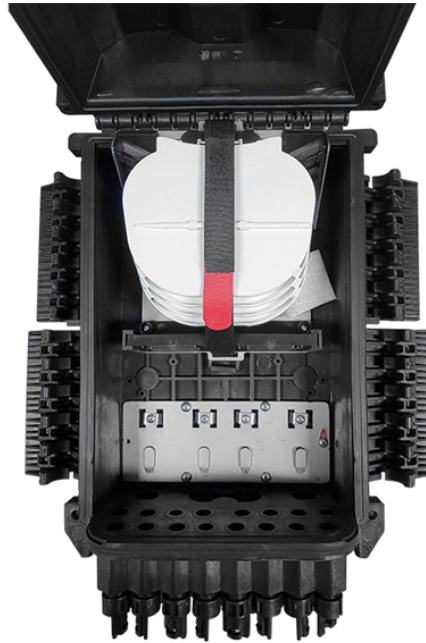

How to Choose an Outdoor Industrial Ethernet Rack Power Distribution System

Overview

The PDUs outlets should match the plugs on the equipment you'll be connecting. Some PDUs offer a mix of outlet types.