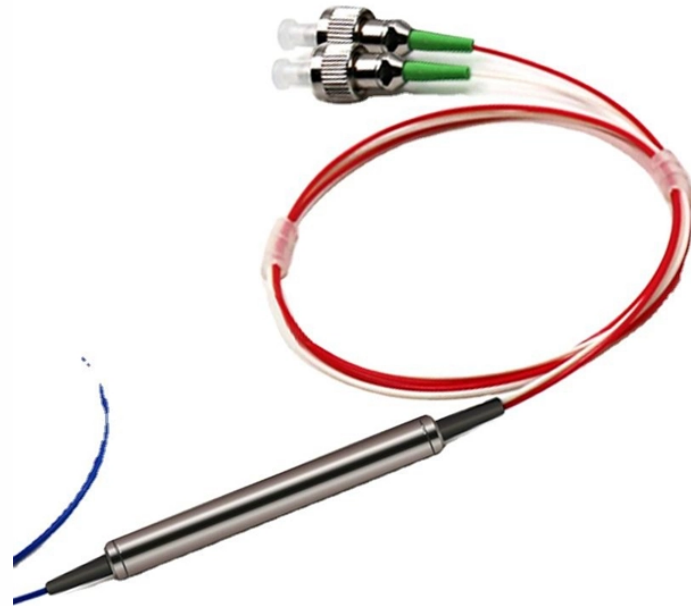

How to Choose a Network Cable Management Stand