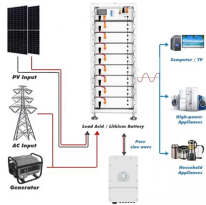

In this ultimate guide, we will walk you through the step-by-step process of setting up a home network wiring cabinet. We will discuss the importance of cable ...

The size of a rack cabinet is measured in rack units (U), where 1U equals 1.75 inches of vertical space. Choosing the right size depends on your network requirements.