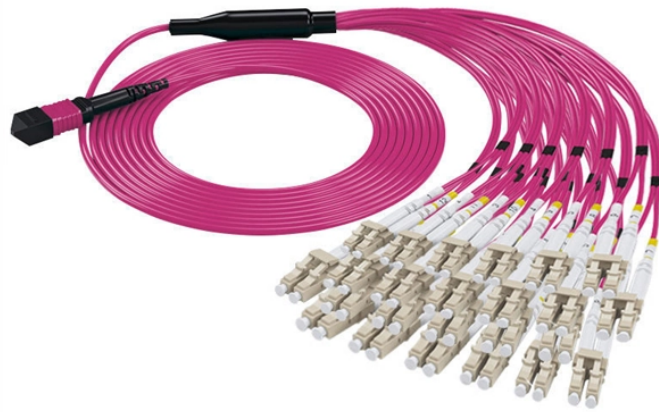

How much does network security equipment typically cost