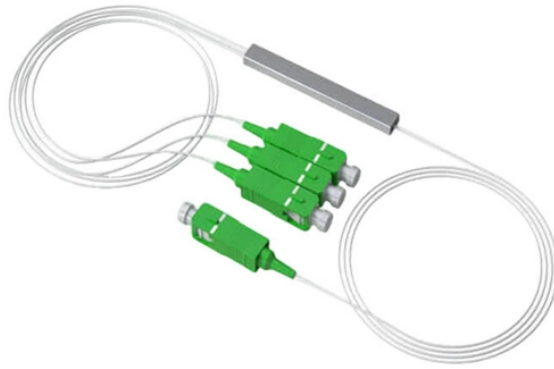

# **How much does explosion-proof cable tray cost**

## How much does explosion-proof cable tray cost

Small circuit breakers with high breaking capacity or plastic case ...

When it comes to 12 ft Cable Ladder Trays, you can count on Grainger. Supplies and solutions for every industry, plus easy ordering, fast delivery and 24/7 customer support.

Small circuit breakers with high breaking capacity or plastic case type circuit breakers can be installed in the cables, which can be split and closed by the handle of explosion-proof passenger ...

WBT Performance Cable Tray, Shaped 4"X8"X118", Pregalvanized. Provides optimal support for high-performance data cable, up to and including fiber optic, Cat 5e, Cat 6, Cat 6A, and Cat 7.

Explosion-Proof Impact-Resistant Recyclable Fiberglass Cable Tray, Find Details and Price about Cable Tray Ladder Type Cable Tray from Explosion-Proof Impact-Resistant Recyclable Fiberglass Cable ...

Learn how to get quick and accurate cable tray pricing for your projects. This guide covers new builds, renovations, and custom systems.