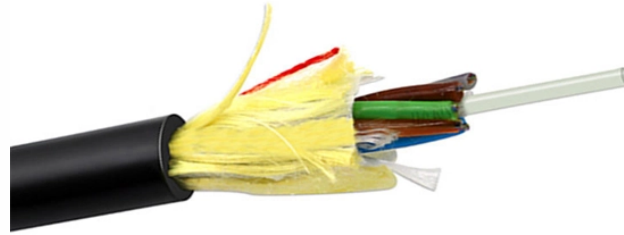

How much does an indoor single-mode 8-core fiber optic cable cost

How much does an indoor single-mode 8-core fiber optic cable cost

Main cost drivers include cable grade (indoor vs outdoor, armored), distance, and labor for trenching, splicing, and termination. This guide presents ranges in USD and practical price ...