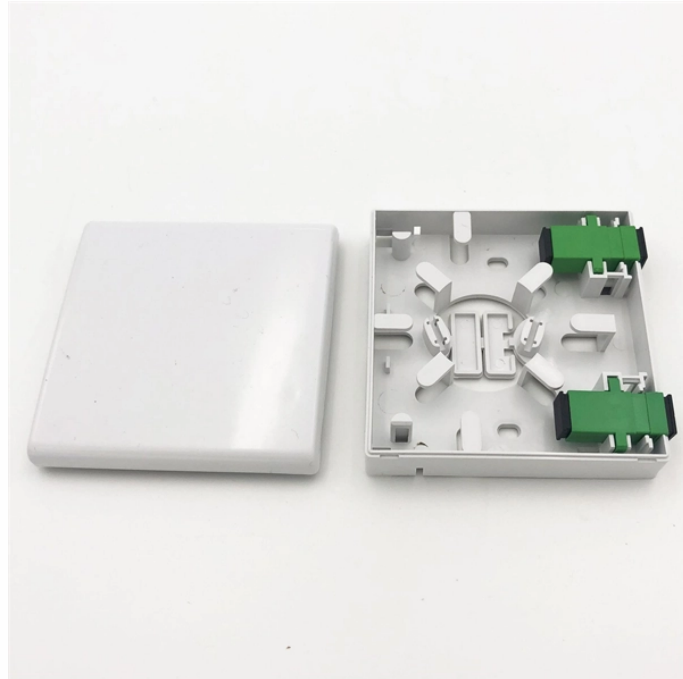

How much does an EU distribution box cost