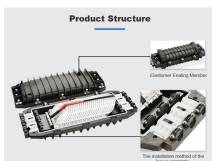

Junction box costs range from low-price indoor models ($10-$60) to weatherproof units ($70-$450), with installation averaging $100-$300 depending on location and materials.