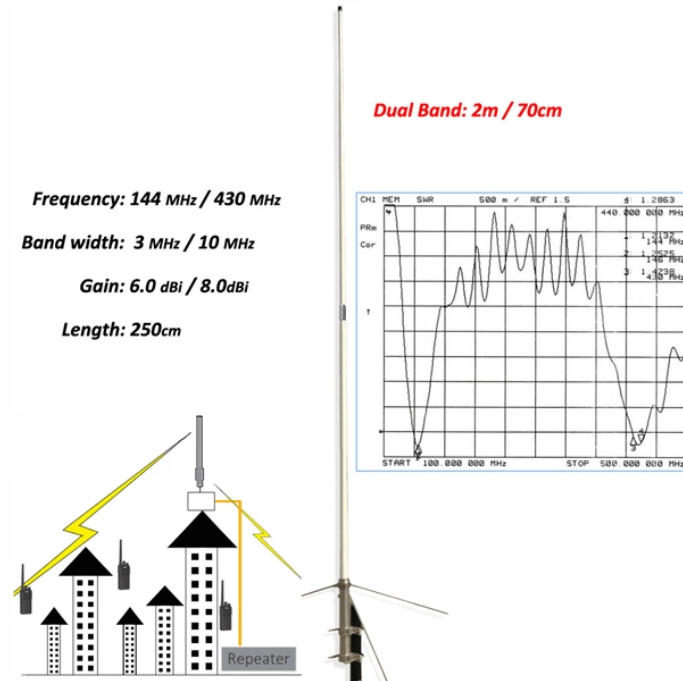

How much does an 850nm figure-eight optical fiber cable cost for industrial park network use

How much does an 850nm figure-eight optical fiber cable cost for in

When it comes to 300m @ 850nm Fiber Optic Cable, you can count on Grainger. Supplies and solutions for every industry, plus easy ordering, fast delivery and 24/7 customer support.

Corning ALTOS® figure-8 gel-free cables are self-supporting aerial cables designed for easy and economical one-step installation. The loose tube design provides stable performance over a wide ...

This kind of cable is specifically used for self supporting aerial installation. The mental strength member is made up of stranded wires as the supporting part are completed with a polyethylene (PE) sheath ...