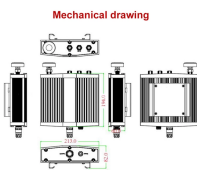

How much does a Breaker Box cost? A typical price for a Breaker Box is $147 but can range from approximately $23 to $2,999.