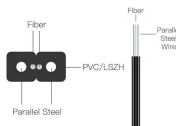

The price for a new electrical box typically combines panel cost, labor, and permitting. In practice, the total project range often falls between about $1,500 and $6,500 for a standard ...