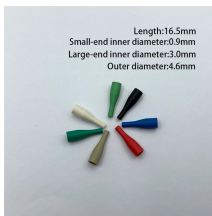

How much does a secondary distribution box weigh

Overview

Can this be plugged into the dryer outlet?

This unit weighs 22. The words boxes/enclosures have the same meaning and are used. The Champion Power Distribution Box boasts a heavy-duty steel frame and a powder-coated finish that ensures durability and longevity. It features six 120-Volt GFCI-protected duplex outlets (5-20R) and one 120-Volt/240-Volt twist-lock outlet (L14-30R). Also included are 120-Volt 30A (TT-30R) and. Ingenuity delivered. It is approximately 17" high, 8" wide, and 4" deep. For some larger homes, a CT Cabinet may be used. This distribution box is built to withstand the toughest conditions and ensure the proper distribution of effluent to your leach field.

How much does a secondary distribution box weigh

Specifications Pedestal Type: Secondary UD
Service Overall Height: 39.25 in. Base LxWxH:
16.00 x 28.00 x 39.25 in. Material: Polyethylene
Listings: REA

Modular zone distribution system for raised floors,
improving cable management and installation.

Discover the robust selection of secondary
pedestals at Hubbell, designed to enhance and
secure your power distribution needs. These
secondary pedestals are built to withstand harsh
environments, ...

The standard underground distribution easement
area is fifteen (15) feet wide. This width provides
adequate space for the installation and
maintenance of underground electric equipment.