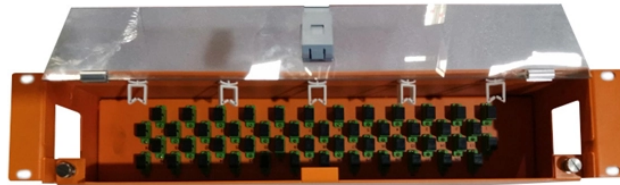

How much does a package of optical fiber cable cost