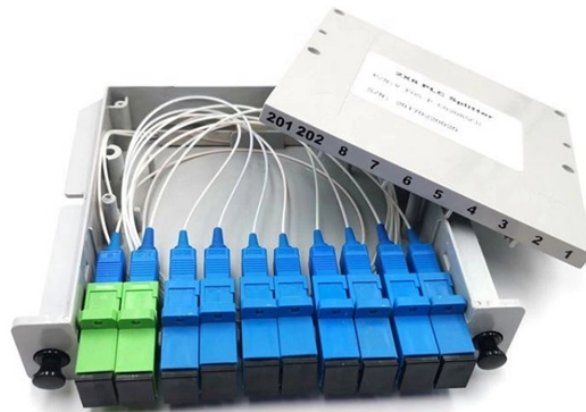

How much does a low-voltage cable tray cost in Wutongqiao

How much does a low-voltage cable tray cost in Wutongqiao

What materials are commonly used in the manufacture of cable trays? The Low Voltage Cable Tray Price is an essential part of our Cable Tray offerings. Cable trays are typically made from steel, ...

Compare cable tray costs by type, material, and installation. Find the most cost-effective option for your project in this detailed buyer's guide.

You are finding low voltage cables with the best price range? KDM proudly offers low voltage cable trays for lower yet competitively priced. Low voltage cable trays originally come from aluminum, plastic, ...

Our high quality cost effective wire mesh cable tray is often fabricated with optimum stainless steel or other metal by automatic quick batch spot welding equipment.

Complete wireways and cable trays price breakdown with installation costs, material types, and regional pricing. Get accurate quotes for industrial electrical i