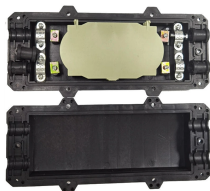

Discover the 2026 cost breakdown for cable trays compared to conduit and wire mesh. Compare material prices, labor savings, and performance to find your best value.

Compare cable tray costs by type, material, and installation. Find the most cost-effective option for your project in this detailed buyer's guide.

ShowMeCables stocks a range of cable management, low voltage wire holders including Duct, Spools, D-Rings, Grommets, Lacing Bars and Strips, Neat-Patch, Wall-Mounted, Vertical, Horizontal, Cable ...

WBT Performance Cable Tray, Shaped 4"X8"X118", Pregalvanized. Provides optimal support for high-performance data cable, up to and including fiber optic, Cat 5e, Cat 6, Cat 6A, and Cat 7.

The slide-on five foot wire tray covers and protects cable - install additional trough sections as needed. They join together with coupling. Angle and Tee make it easy to turn corners. Push-on end caps ...