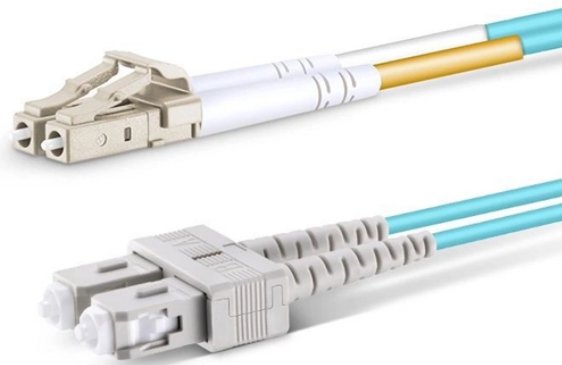

How much does a fiber optic channel cost