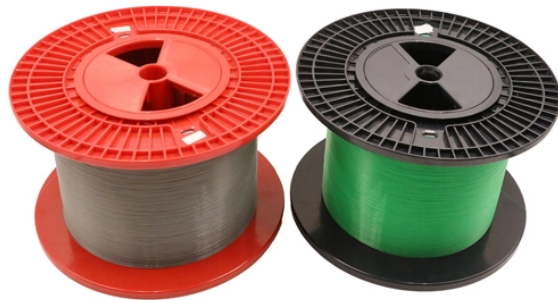

How much does a cable tray cost at a central station

How much does a cable tray cost at a central station

Cable trays and baskets are designed to help support and route cable bundles in an organized manner along ceilings or walls. Shop for cable tray systems now.

Our team works closely with the design engineers to develop and manufacture the most cost-effective solution for each installation. Snake Tray drastically reduces the installation time which keeps ...

We offer complete kits to provide you with cable tray ready to install under new or existing raised floors based on the unique requirements at your facility.

There are a few types of cable trays including: solid-bottom trays, cable channel or trough trays, ventilated trays and ladder trays. There are a large number of cable tray fittings that are made ...

The cost of steel cable trays generally falls between \$5 and \$25 per meter, depending on several factors such as the tray's gauge, finish, and the specific features of the tray.

This blog post dives deep into the cost considerations of cable trays compared to other commonly used methods, helping you make an informed decision for your next project.