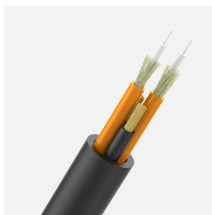

Get the price, packing, free sample and more now! ADSS Anchor Tension Clamps are hardware fittings used to securely terminate and anchor ADSS fiber optic cables on poles or towers without damaging ...

Weunion manufactures and supplies a complete range of fiber optic cable hardware accessories, covering every mechanical function in aerial and pole-mounted fiber deployments.

The inner clamp consists of two insulated plastic wedges, providing secure overhead suspension without causing damage to the cable sheath or internal fibers. The hook is completed with two stainless steel ...

The DS6 Suspension Clamp is a versatile and reliable solution for supporting aerial fiber optic cables. It is designed to securely hold cables of up to 8mm in diameter and can be used on spans of up to 70 ...

This Suspension Clamp is designed to securely hold and protect 5-8mm diameter fiber optic cables when mounted on poles or brackets.

This anchoring clamp is self-adjusting, designed to anchor ADSS optical fiber cable transmission lines. The clamp consists of self-adjusting plastic wedges, which clamp the optical cable without damaging.