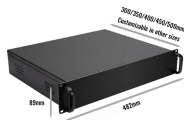

A cable tray system is used to support insulated electrical cables used for power distribution, control, and communication. Cable trays are used as an alternative to open wiring or electrical conduit ...