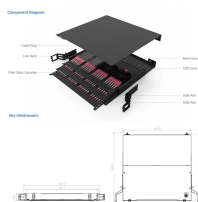

The meaning of MUCH is great in quantity, amount, extent, or degree. How to use much in a sentence.

RackSolutions' 2U 20 inch (508 mm) deep relay rack shelf is perfect for rack mounting networking and telecommunications rack in a 2 post rack, also called a "relay" or "telco" rack. Shelves can be used in ...