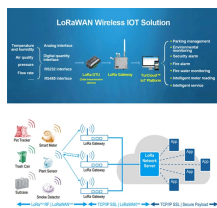

Definition of much determiner in Oxford Advanced Learner's Dictionary. Meaning, pronunciation, picture, example sentences, grammar, usage notes, synonyms and more.