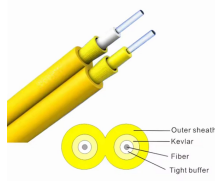

Choose from our selection of cable trays, including over 850 products in a wide range of styles and sizes. Same and Next Day Delivery.

These cable trays are lined with wire mesh to route and support small diameter cable, such as data communication cable. The mesh allows air to flow through the tray to keep cable ventilated and cool, ...

Contact Us

For more information, pricing, or custom network solutions, please contact us:

Website: <https://hashherbcafe.co.za>

Email: hello@hashherbcafe.co.za

Phone: +27 63 814 7295

Address: 15 Galaxy Road, Linbro Business Park, Johannesburg, 2065, South Africa

This document is for informational purposes only. Specifications subject to change without notice.