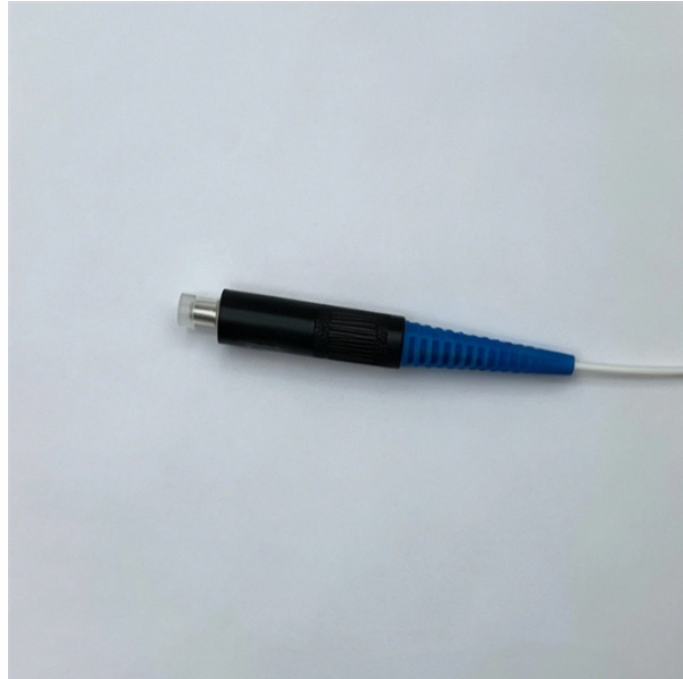

How much does 8-core fiber optic cable cost for smart buildings in Asia

How much does 8-core fiber optic cable cost for smart buildings in A

Buy Intelligent 8-Core Outdoor Armored Fiber Optical Cable *SOLD PER METER* Cable Only online today!