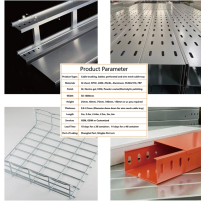

Compact and slim fiber optic patch panel with up to 288 LC ports and MTP Elite (MPO) trunk ports with 12 Adapter Cassettes.

1U 19" rack patch panel with 24 E2000 ports, featuring a metal sliding design for enhanced durability and efficient cable management.

Future-proof your network expansion with the Cable Matters 1U Fiber Patch Panel ...

1U Optimus 96 Rack Mount Fiber Patch Panel, High-Density — 48 Single Mode Connections.

Future-proof your network expansion with the Cable Matters 1U Fiber Patch Panel with 48 LC Connectors. This patch panel instantly adds 48 LC to LC OM3/OM4 multimode fiber connectors to ...

48 Fibers, 24 Ports LC Duplex OM1/OM2 Multimode Adapters, 1U High 19" Fiber Patch Panel \$75.00

Enhance fiber optic cable management with this 1U 24-port LC duplex patch ...

Enhance fiber optic cable management with this 1U 24-port LC duplex patch panel. A perfect fit for server racks and IT network cabinets.

Built with precision engineering, the 24 port fiber optic patch panel fits perfectly into any standard 19-inch server or network rack. With a 1U height, it is ideal for high-density environments where space is ...