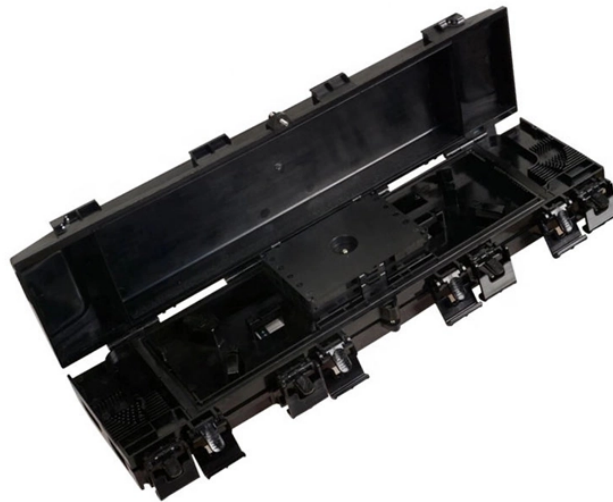

## How many meters and what is the price of a box of butterfly-shaped optical cables

### Overview

OMC offers 1-12 core butterfly flat FTTH drop cables with a novel slotted design that is easy to strip and splice, simplifying installation and maintenance. Still deciding?

Get samples first! Order sample Still deciding?

Get samples first! Order sample Every payment you make on Alibaba. com is secured with strict SSL encryption and PCI DSS data protection protocols Claim a refund if your order doesn't ship, is missing, or arrives with product issues Briticom™ offers a wide range of indoor and outdoor fibre optic distribution, patching and consumer cables - including Plenum, Riser and LSZH in all diameters. These are used to provide links to protocols such as FTTH, FDDI, 10 Gigabit Ethernet, ATM. Designed with precision and innovation, this sheathed cable ensures your home or business is equipped with high-speed fiber FTTH connectivity that outperforms standard cables. Fiber FTTH.

GJYXFHS optical cable is engineered for efficient conduit entry of optical cables, offering robust performance and durability. Butterfly FTTH drop cable incorporates the indoor soft cable and the Butterfly Flat FTTH Drop Cable, Figure 8 drop cable, widely used in FTTH networks and usually use G657A2 Core And Metal Or KFRP as strength member GJYXFCH - GJYXCH - GJXH - GJXFH whose optical fiber unit is positioned in the centre. Two parallel Fiber Reinforce Plastic (FRP) strength members are placed.