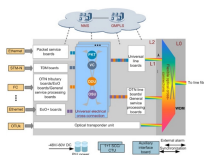

We're on a journey to advance and democratize artificial intelligence through open source and open science.