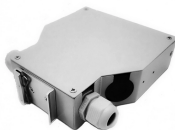

DOES meaning: 1. he/she/it form of do 2. he/she/it form of do 3. present simple of do, used with he/she/it. Learn more.