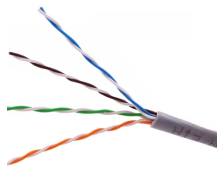

Discover when to use do and does in English grammar. Learn the rules for questions and negatives, see clear examples, and practice with easy exercises to master correct usage.