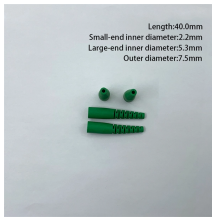

Fusion splicing is a popular method of connecting butterfly-shaped optical fiber cables. It involves welding two fiber cables together using heat. The two fiber cables are stripped of their ...