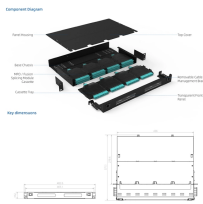

We've put together a guide to help you use do, does, and did as action and auxiliary verbs in the simple past and present tenses.