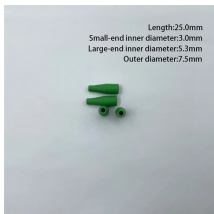

The fiber is connected to the Optical Network Terminal, which is typically mounted on an interior wall near the entry point — though in some installations, particularly in apartment buildings or ...

0 I have fiber optic cable (white plastic, about 1mm in diameter) running into my unit, installed by the provider. This terminated in a reel of cable (about an extra 30m). I decided to move ...

Fiber patch panel types are categorized by their installation location. The most common types of fiber patch panels are: Rack Mount, Wall mount, Outdoor, & DIN mount. It is important to know the ...