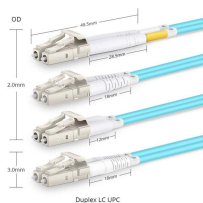

Imagine a world where the Internet doesn't just connect but senses —detecting earthquakes, monitoring battery health, or safeguarding critical infrastructure. This is the power of ...