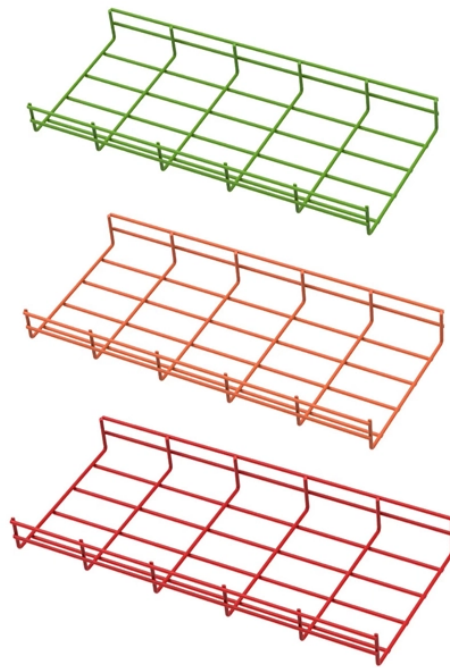

Horizontal and vertical three-way cable trays

Horizontal and vertical three-way cable trays

Cable tray length is selected based on the load to be supported, the distance between the supports (also referred to as the span), and handling and installation constraints.

"Cable Tray System" is an assembly of formed metal sections, coupled together by splice plates to provide an economical and rigid structure for supporting a wide range of cables. "GLOBE" Cable Tray ...

Organize network infrastructure with CommScope Horizontal and Vertical Cable Management Kits. Sturdy aluminum structures, troughs, spools, and trays keep cables secure and concealed.

Hubbell's NEXTFRAME® Ladder Tray is the effective and widely used cable runway that supports and delivers bundles of cable between cabinets, racks, and closets, along walls, and suspended from ...

Please click the appropriate link below to view the catalog section as a PDF.

Thomas & Betts offers a wide range of cable tray wiring systems for you to choose from. They are Reliable, Adaptable, Low-Maintenance, Low-Cost and Safe choices.