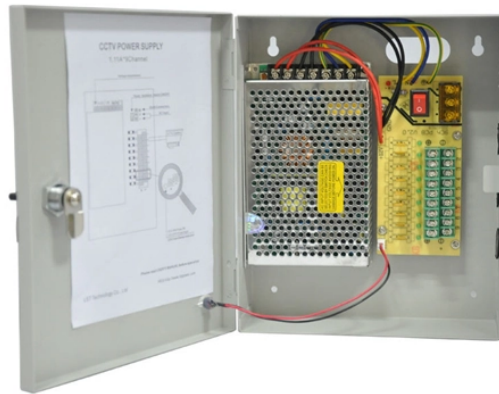

## Home Fiber Optic Cable Panel

## Home Fiber Optic Cable Panel

We offer NEMA rated enclosures for top-of-the-line quality and durability on indoor and outdoor fiber patch panels. A loaded fiber optic wall mount termination box comes equipped with cable routing ...

FS offers FHD® FAPs and FHU™ 1U fiber patch panel with LC, SC, MTP®/MPO connectors in singlemode/multimode fiber to deploy medium for high-density fiber optic network applications.

Patch your fiber optic cables to your enclosures with these convenient fiber optic patch panels and adapters. Unloaded or pre-loaded, we have a number of diverse customizable options available to ...

Reserve space for future fiber optic needs with our blank fiber adapter panel. This panel snaps in for easy expansion and compliance with TIA/EIA-568-C.3 standards.

From the structured networking panel, you can run different types of cables depending on the signals you plan to distribute. Wire your home with high-performance cabling such as CAT-5e ...