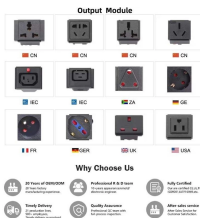

Reserve space for future fiber optic needs with our blank fiber adapter panel. This panel snaps in for easy expansion and compliance with TIA/EIA-568-C.3 standards.

From the structured networking panel, you can run different types of cables depending on the signals you plan to distribute. Wire your home with high-performance cabling such as CAT-5e ...