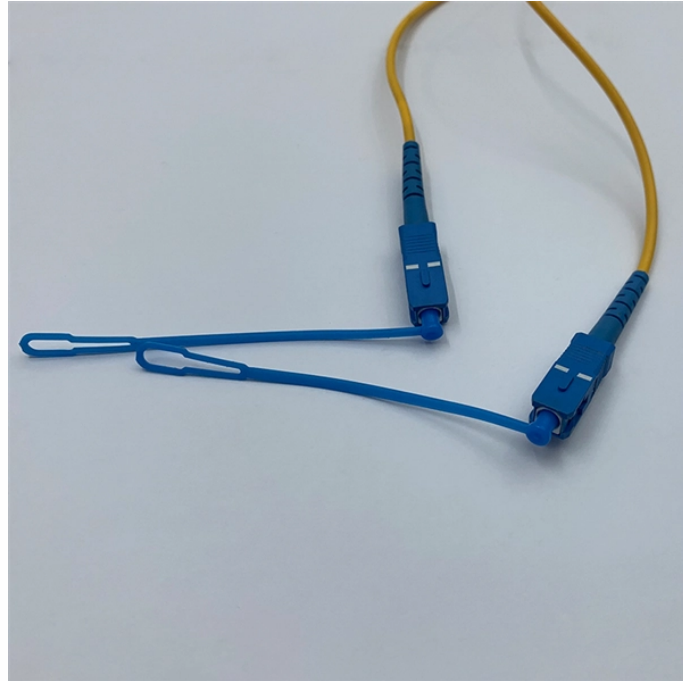

Home Distribution Box Sun

Home Distribution Box Sun

Ensure complete protection for your outdoor electrical systems with the Clopal Waterproof Distribution Box, designed for solar PV systems, circuit breakers, and other outdoor electrical needs.

Sun Telecom's SUN-ODN-H fiber optic distribution box is light and compact, especially suitable for protective connection of fiber cables and pigtails in FTTH.

Using dedicated AC and DC distribution boxes enhances the overall performance of solar systems. By efficiently managing the flow of electricity, these boxes help maintain optimal voltage levels, ensuring ...

A Solar Distribution Box is an electrical enclosure designed to distribute power from one source to multiple circuits while ensuring safety and protection. In solar systems, it is used to ...

☐Easy to Install☐This solar distribution box is designed for easy installation with wall-mounted screws. Drill holes in the wall and secure it with screws. The mounting buckle eliminates the need for a key to ...